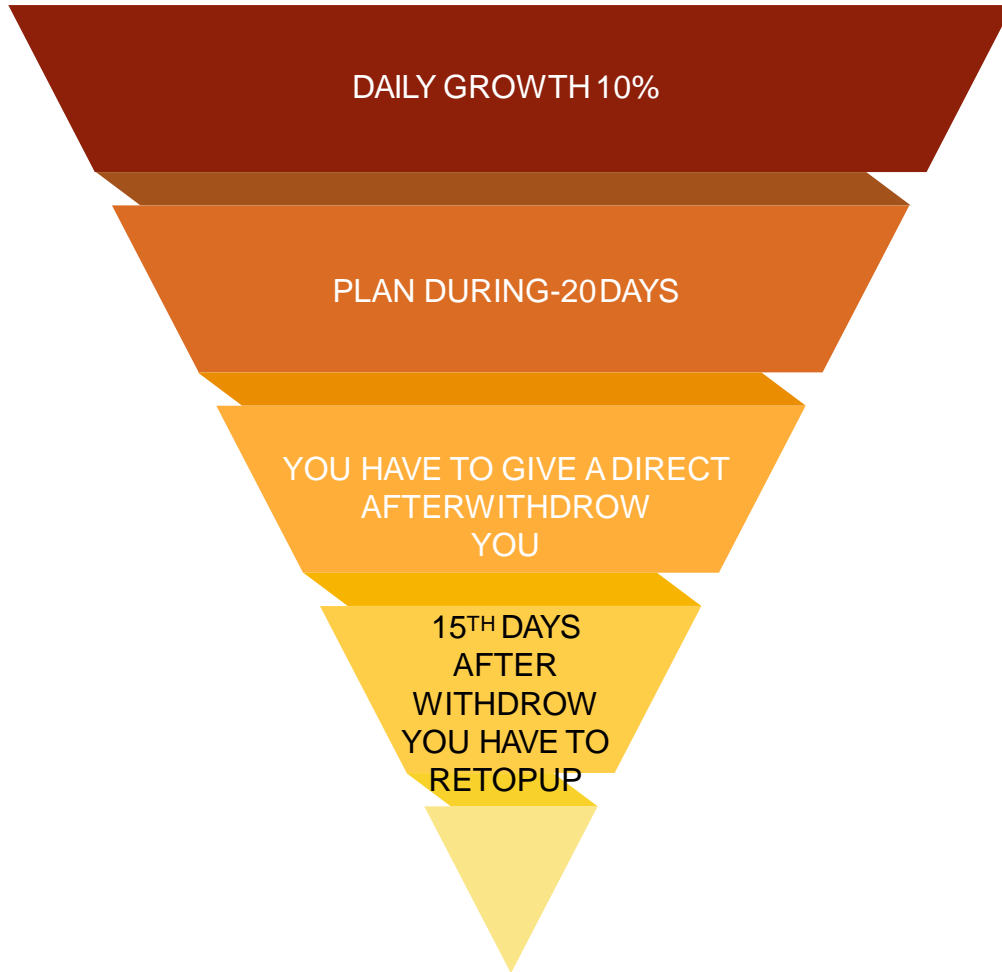

PH-2000

GH-4000

PACKAGE

PH-5000

GH-10000

LEVEL INCOME

DAILY GROWTH

TERMS & CONDITIONS:-

- ❖ You earn 200% in 20 days
- ❖ Daily growth time 12pm to 2pm Up to 20 days.
- ❖ Withdrawal 250
- ❖ Recommitment with same higher amount.
- ❖ Growth withdrawal minimum 250
- ❖ Growth withdrawal 12pm to 2pm
- ❖ Working withdrawal minimum Rs. 250/ - maximum Rs. 4000/
- ❖ Working income per day 5:00 PM to 7:00 PM.
- ❖ 1 Mob no. Create 10 ID in a day.
- ❖ Link time 3pm to 9 pm
- ❖ Sunday off
- ❖ ID will be block if anybody not done GH or PH within linktime

Link assign

Time 12

Hours